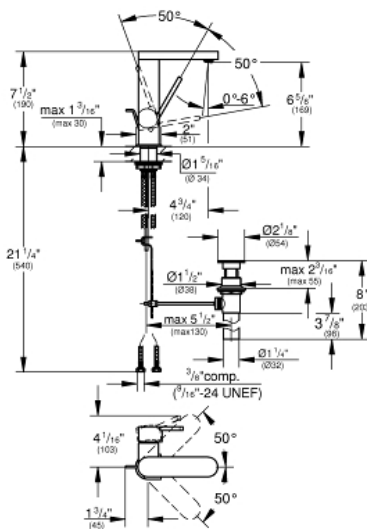

GROHE PLUS Single-Handle Bathroom Faucet M-Size

MODEL # 23956EN3

Pure Freude
an Wasser

GROHE

Product Description:
GROHE PLUS
Single-Handle Bathroom Faucet M-Size

Standard Specification:

- Single hole installation
- Metal lever handle
- **GROHE SilkMove** 1.1" (28 mm) ceramic cartridge
- With temperature limiter
- **GROHE StarLight** finish
- **GROHE EcoJoy**
- **GROHE AquaGuide** adjustable flow control
- **GROHE QuickFix** installation system
- Swivel spout with easy docking
- Swivel area 90°
- Includes waste-set drain assembly
- Stainless steel flex lines
- Max flow rate: 1.2 gpm (4.56 L/min)

Applicable Codes & Standards:

- Energy Policy Act of 1992
- NSF 61
- ASME A112.18.1/CSA B125.1
- US Federal and State material regulations
- EPA WaterSense®
- CalGreen
- LOGO CEC

Color:

- 23956EN3 StarLight Chrome